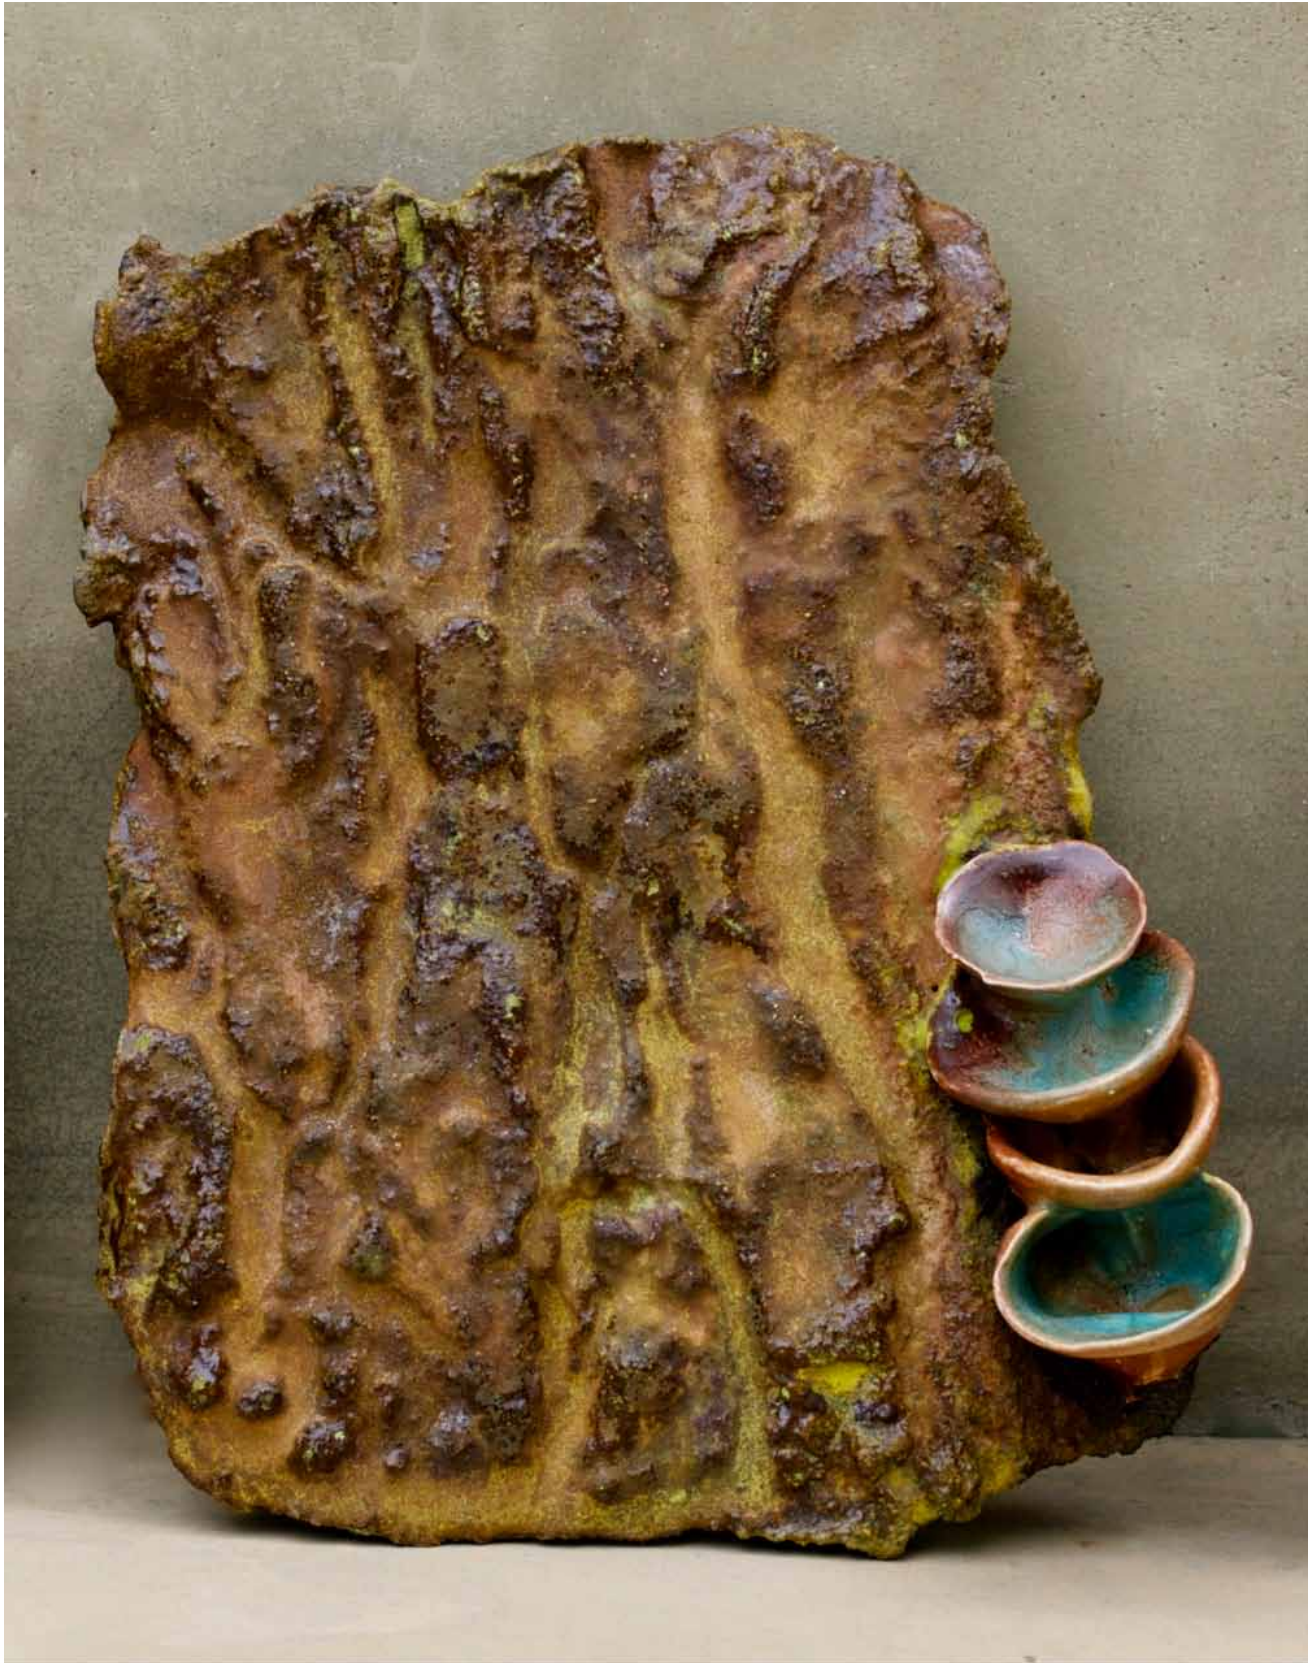

Alien Botanical
7"x12"
Stoneware

Polly Osborne